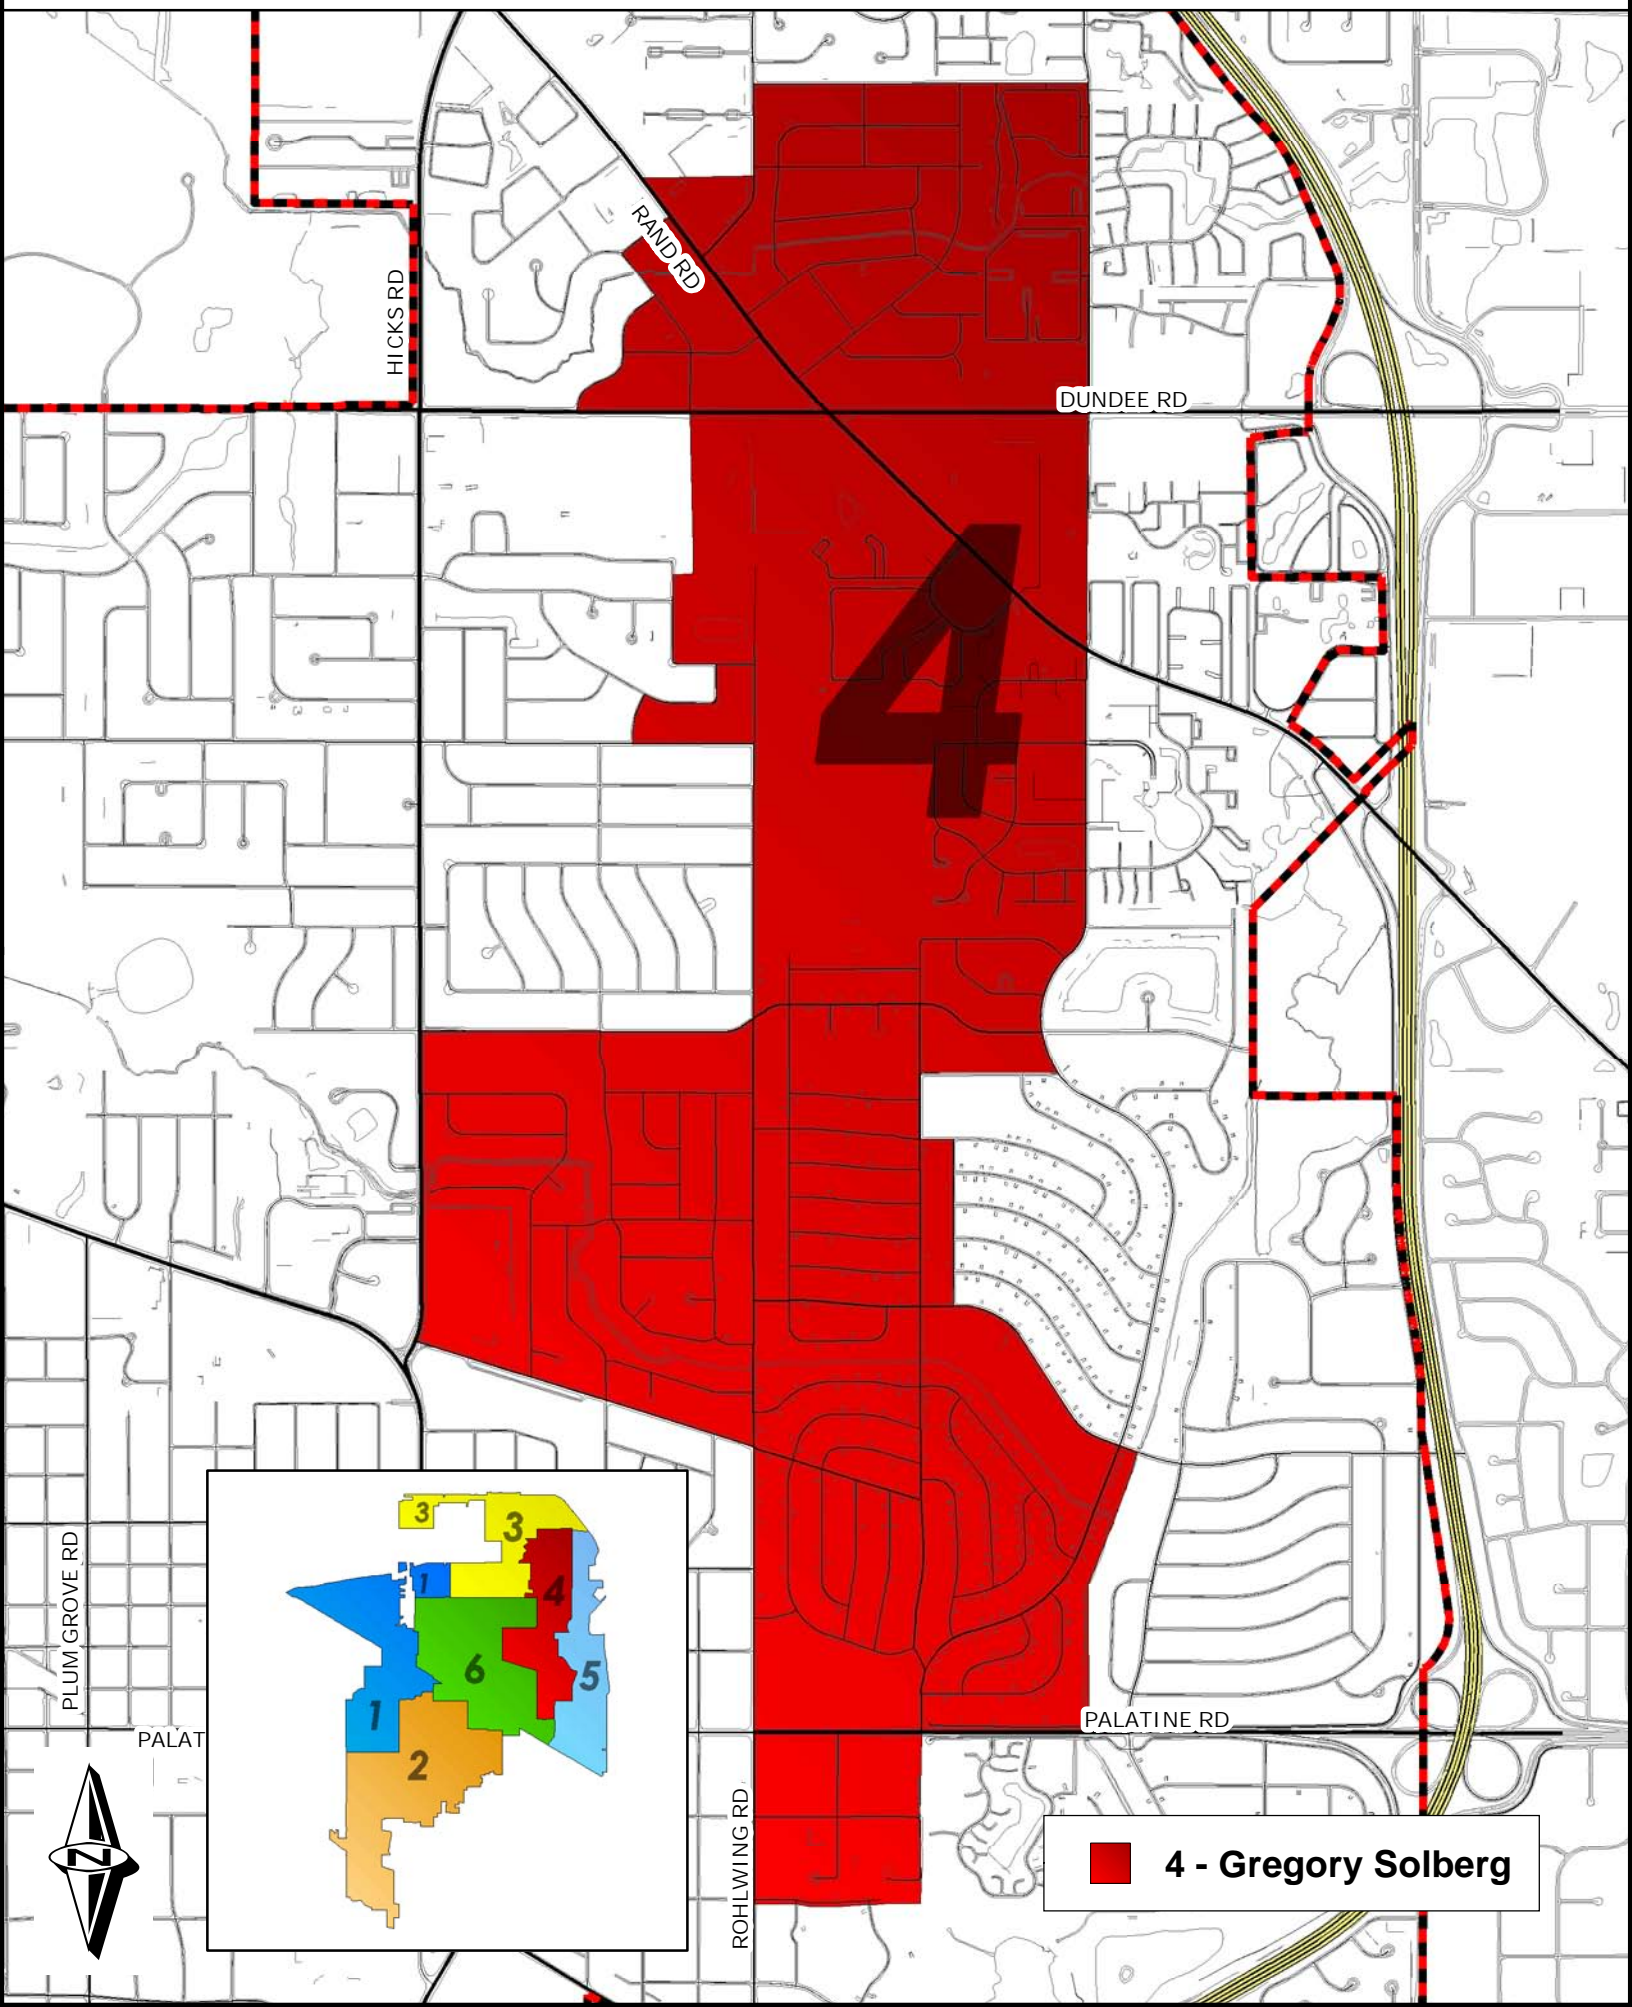

Village of Palatine Council District #4

 **4 - Gregory Solberg**