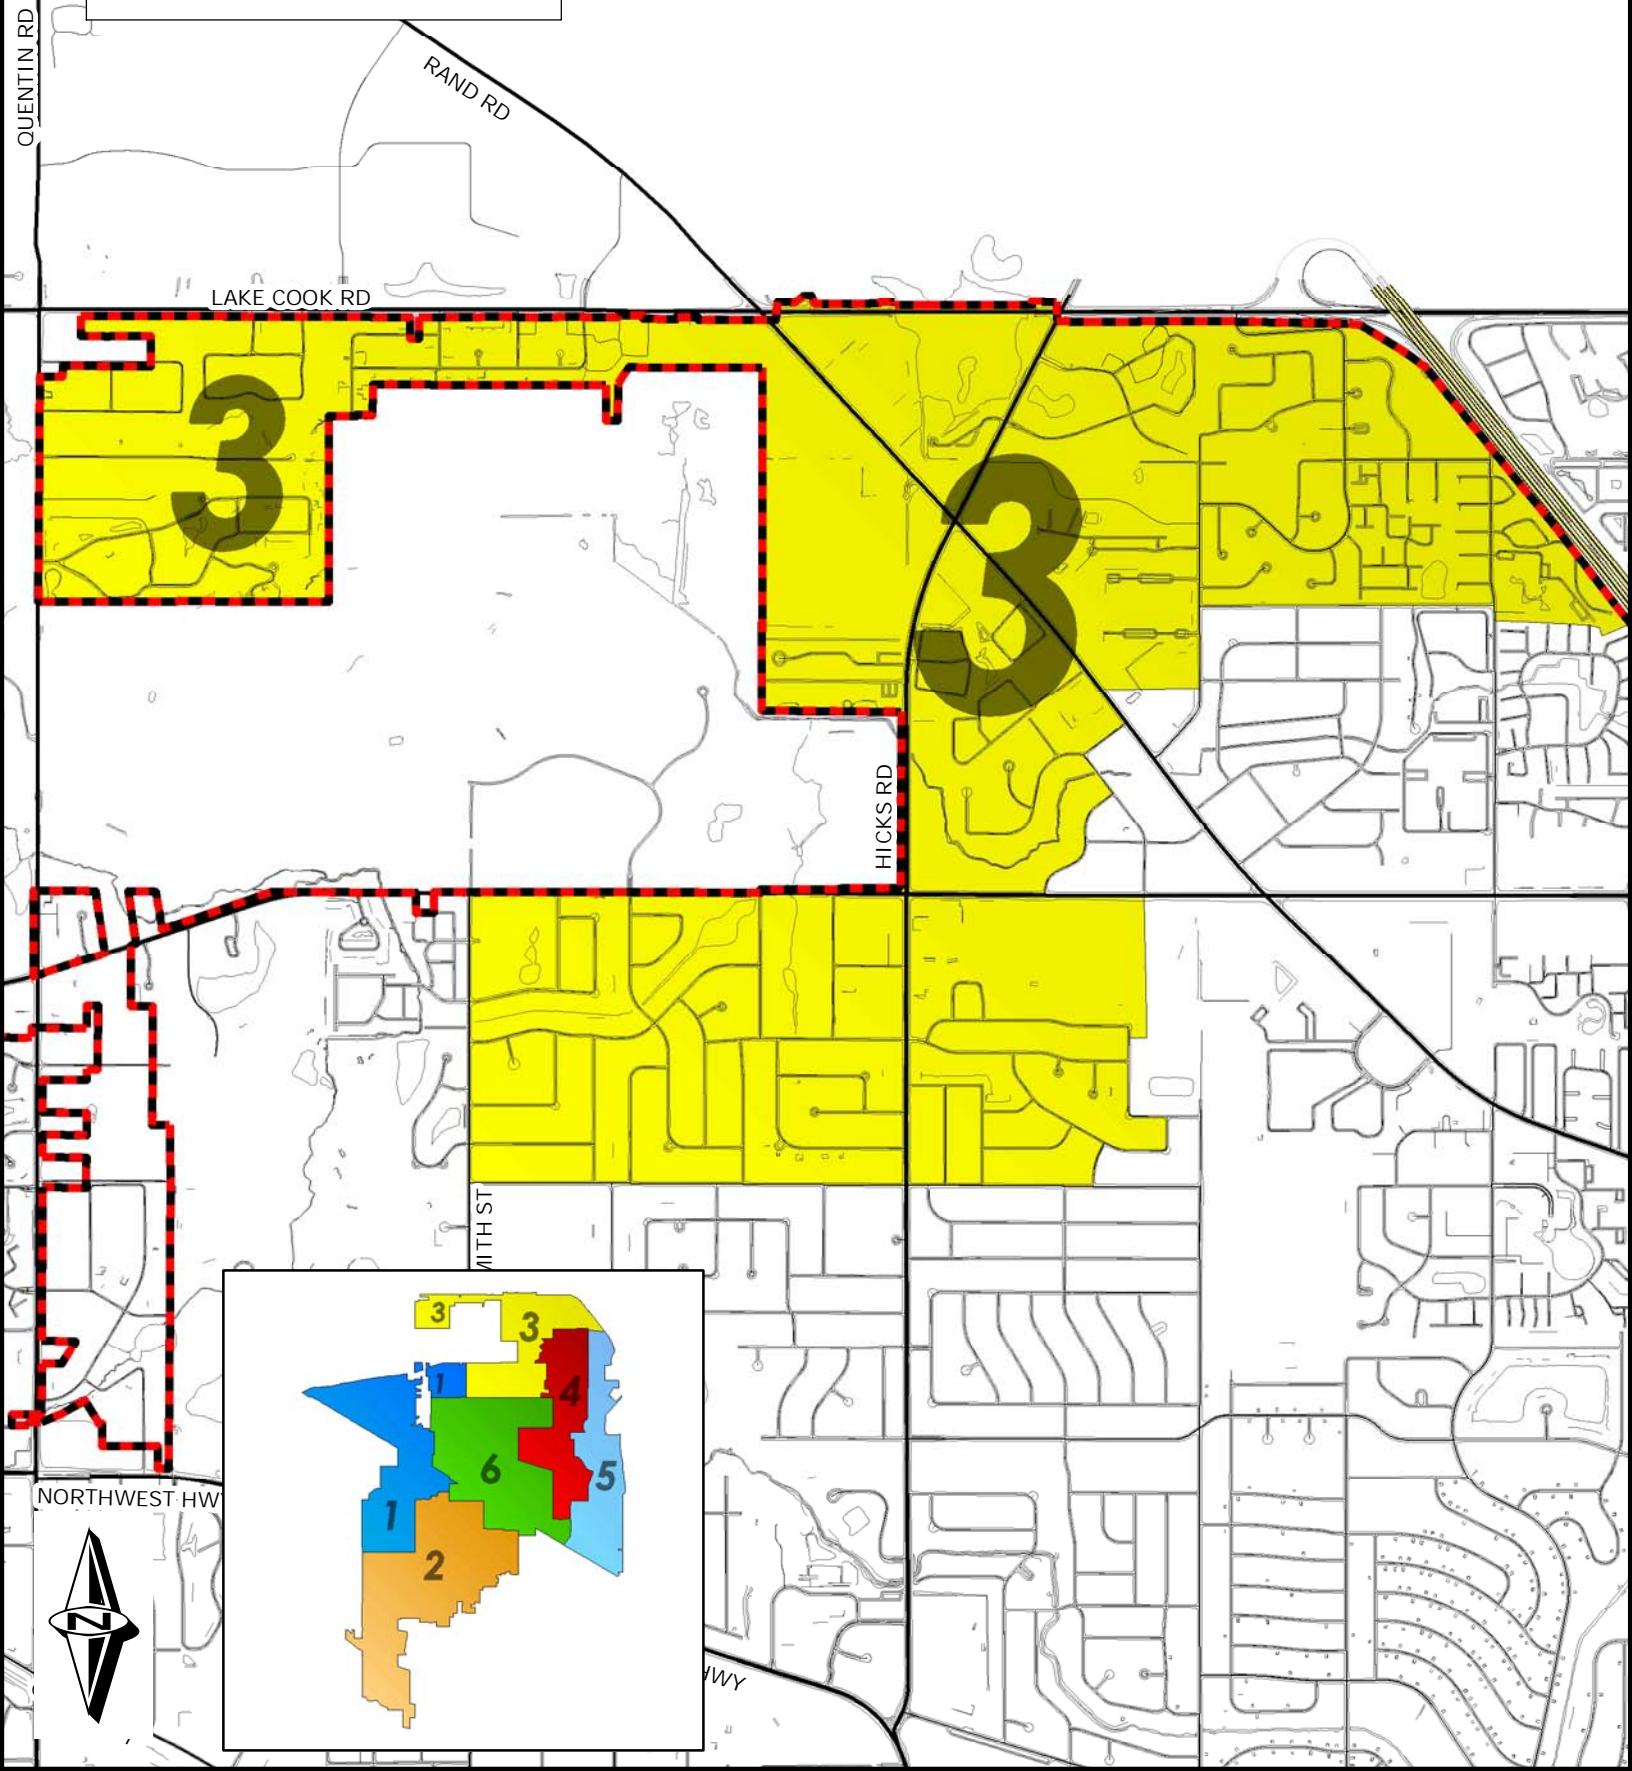

Village of Palatine Council District #3

3 - Doug Myslinski

NORTHWEST HWY

HWY