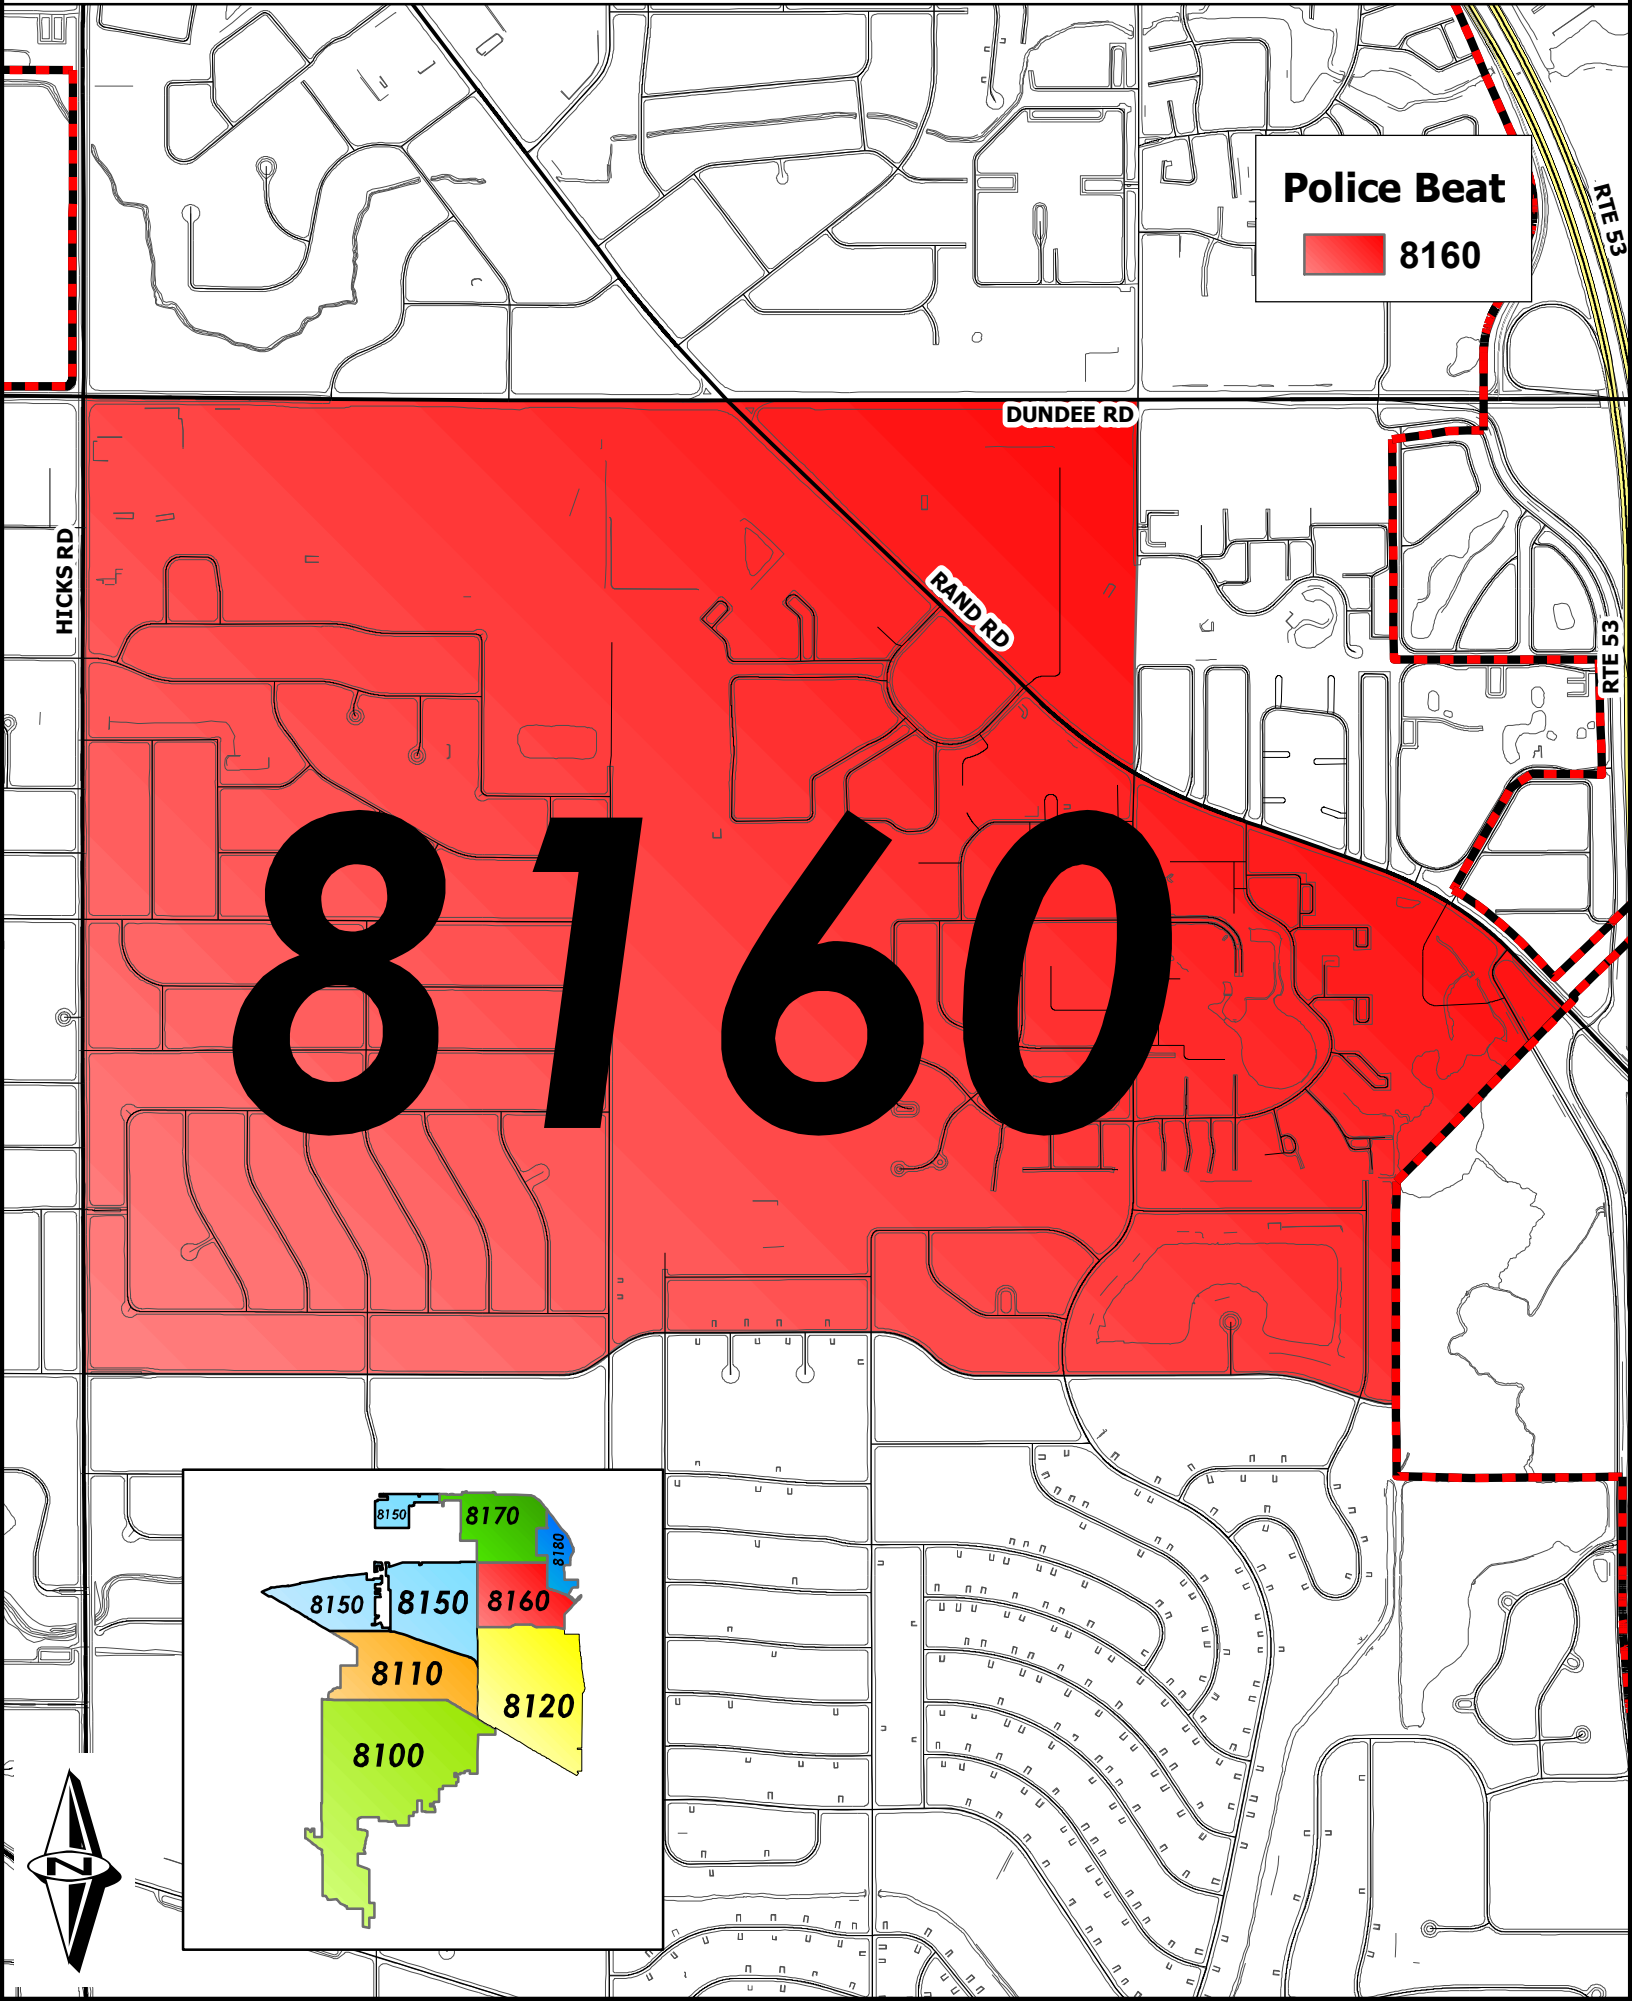

Village of Palatine Police Beat 8160

Police Beat
8160

8160